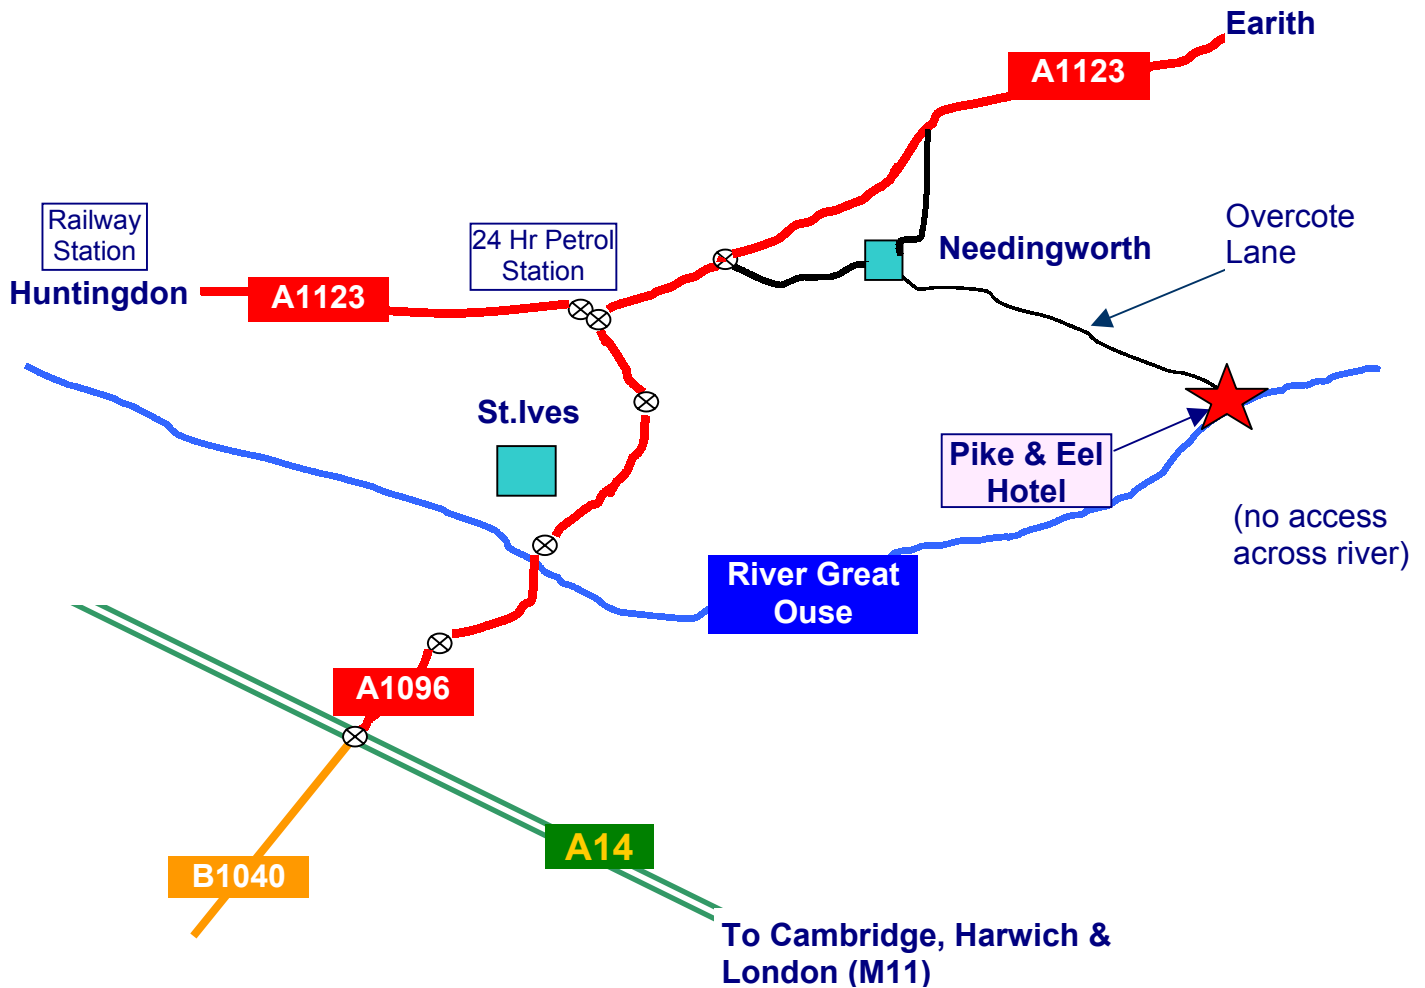

Directions to The Pike & Eel Hotel and Marina

If You Need Assistance Call **01480 463336**

From The North (M6, M1 or A1 Directions)

1. Travel down the A14 from Huntingdon towards Cambridge.
2. Take the St.Ives exit onto the A1096
3. Follow the A1096 for approx. 3 miles (pass 4 roundabouts)
4. Turn right at fourth roundabout onto A1123 (towards Needingworth)
5. In about 0.9 miles turn right at roundabout into Needingworth village
6. Follow the High street for approx. 0.5 miles
7. Opposite 'Queens Head' pub bear right at memorial into Overcote Lane
Follow Overcote Road for 1.2 miles (to the end of the road)

From The South (From M11 Direction)

1. Travel up the A14 from Cambridge towards Huntingdon.
2. Take the St.Ives exit onto the A1096
3. Follow A1096 for approx. 3 miles (pass 4 roundabouts)
4. Turn right at fourth roundabout onto A1123 (towards Needingworth)
5. In about 0.9 miles turn right at roundabout into Needingworth village
6. Follow the High street for approx. 0.5 miles
7. Opposite 'Queens Head' pub bear right at memorial into Overcote Lane
Follow Overcote Road for 1.2 miles (to the end of the road)